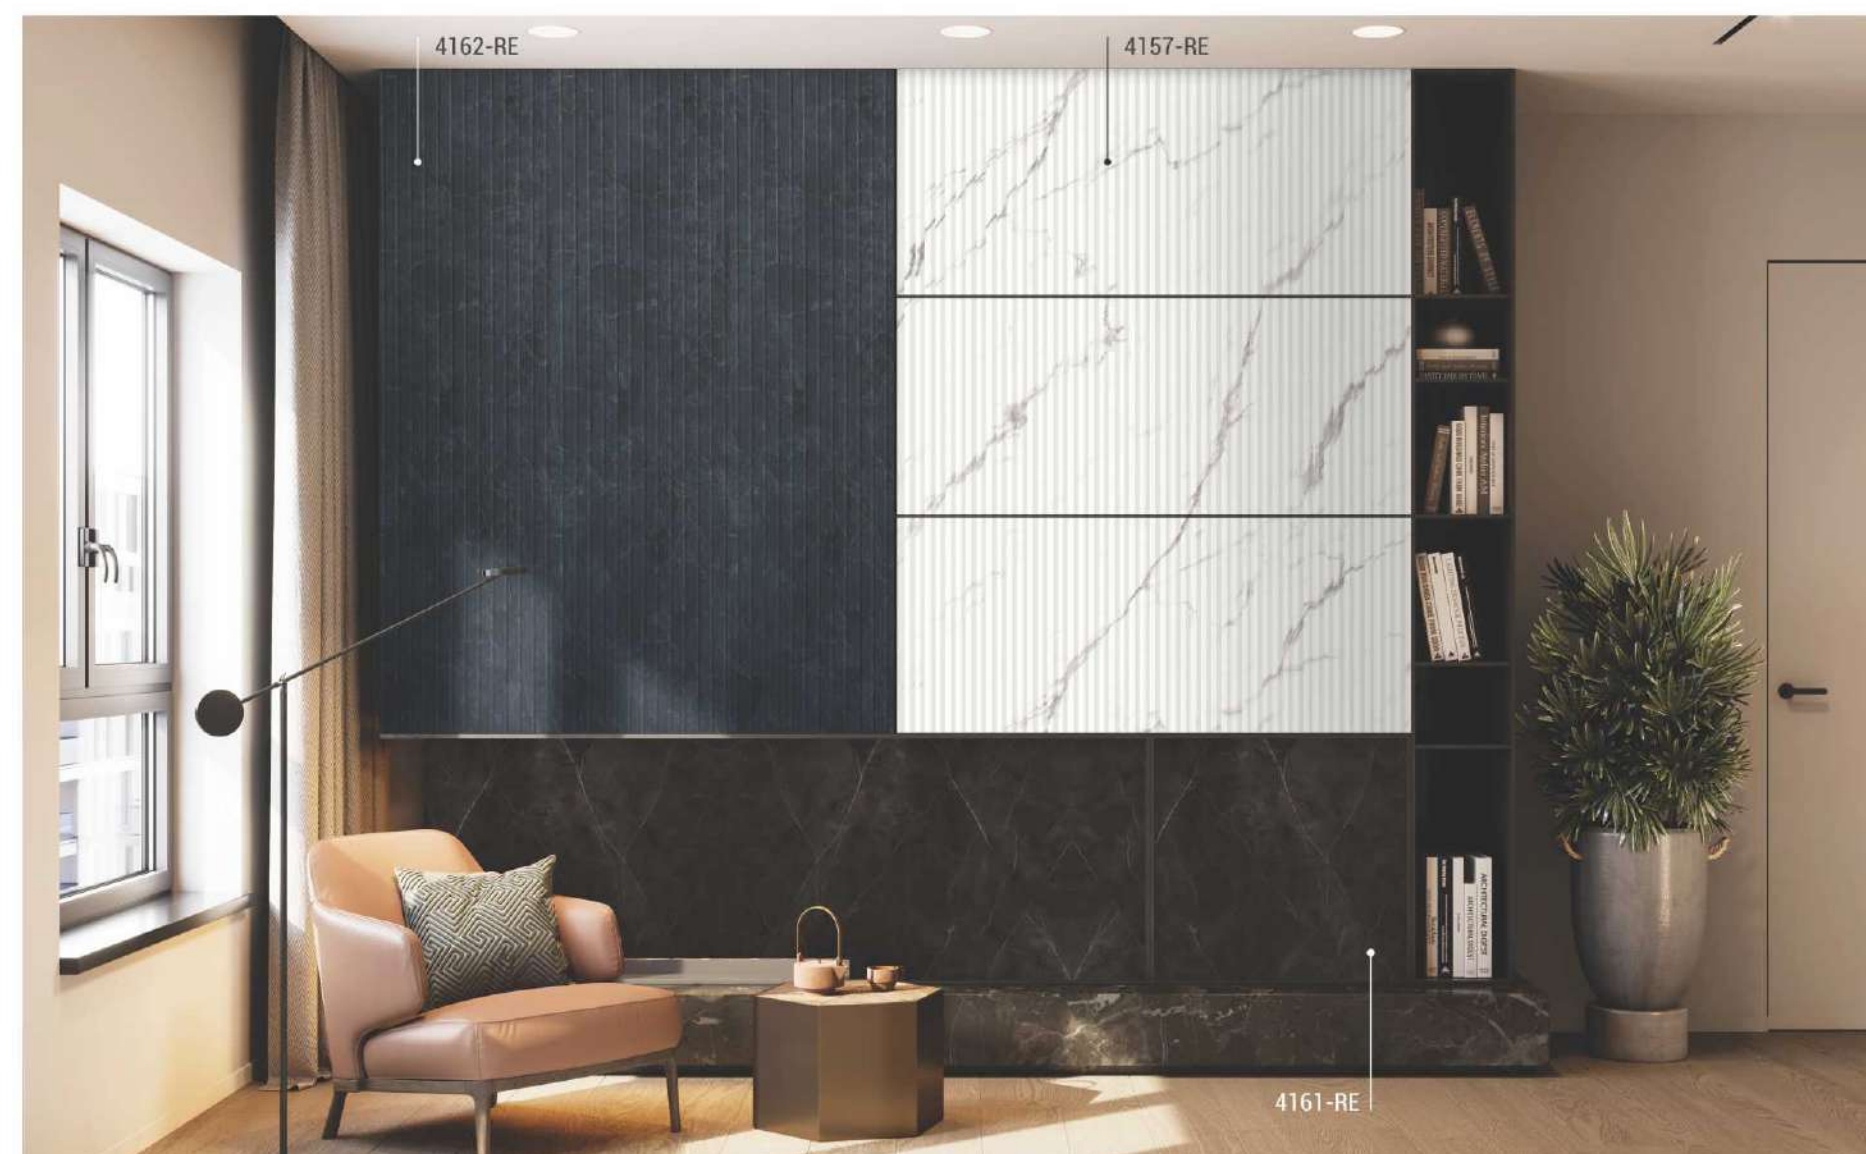

New

 4162 - RE
 BLACK GRANITE

New

 4161 - RE
 BROWN MASEIO MARBLE

New

 560 - SG
 STAR WHITE

514 - RE
LIGHT GREY

New