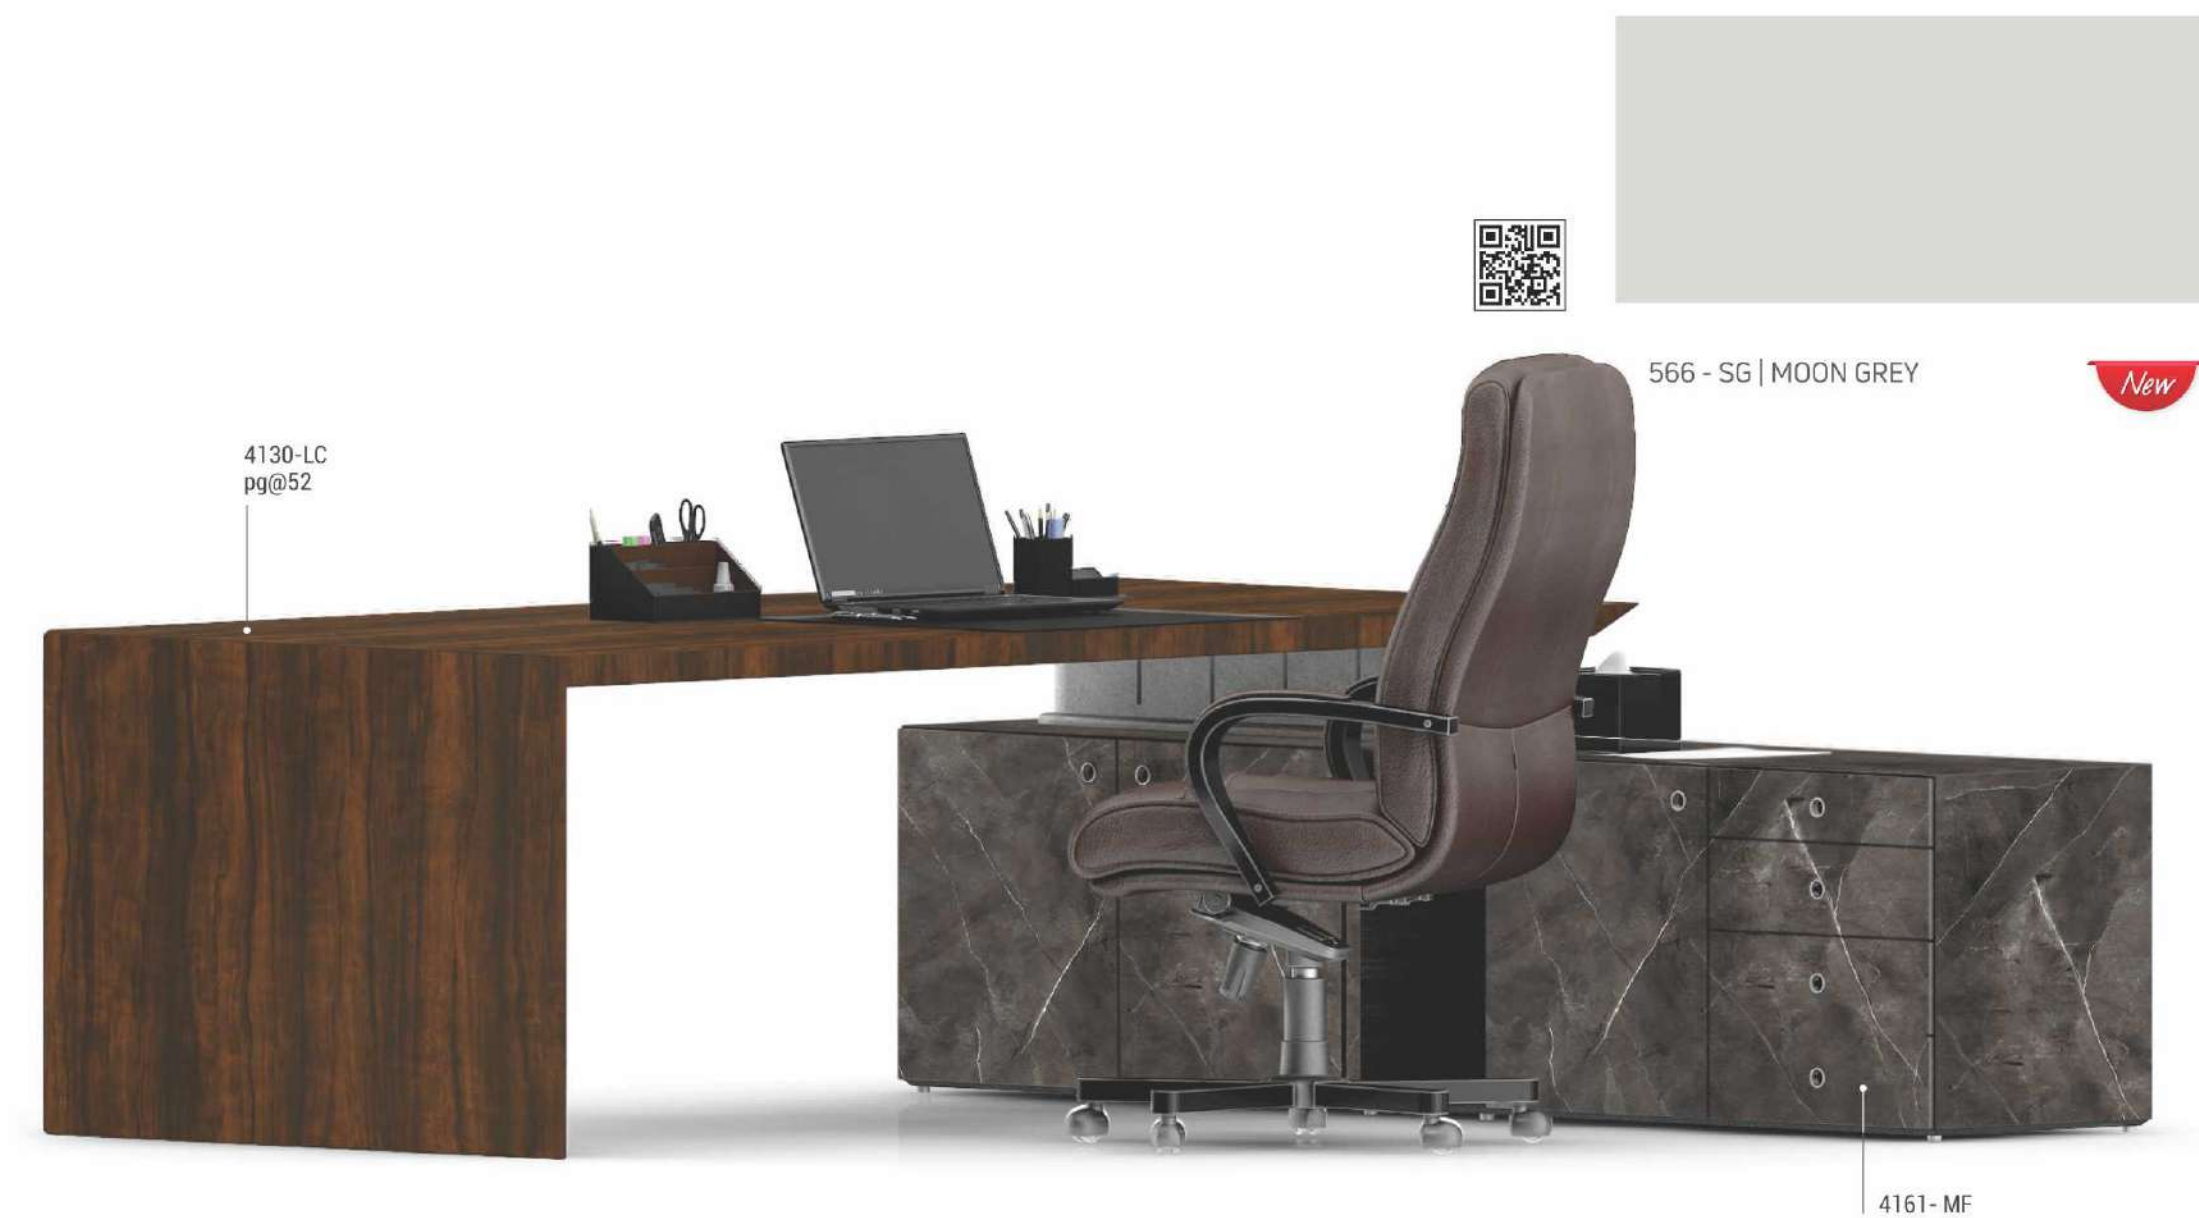

4161 - MF
BROWN MASEIO MARBLE

New