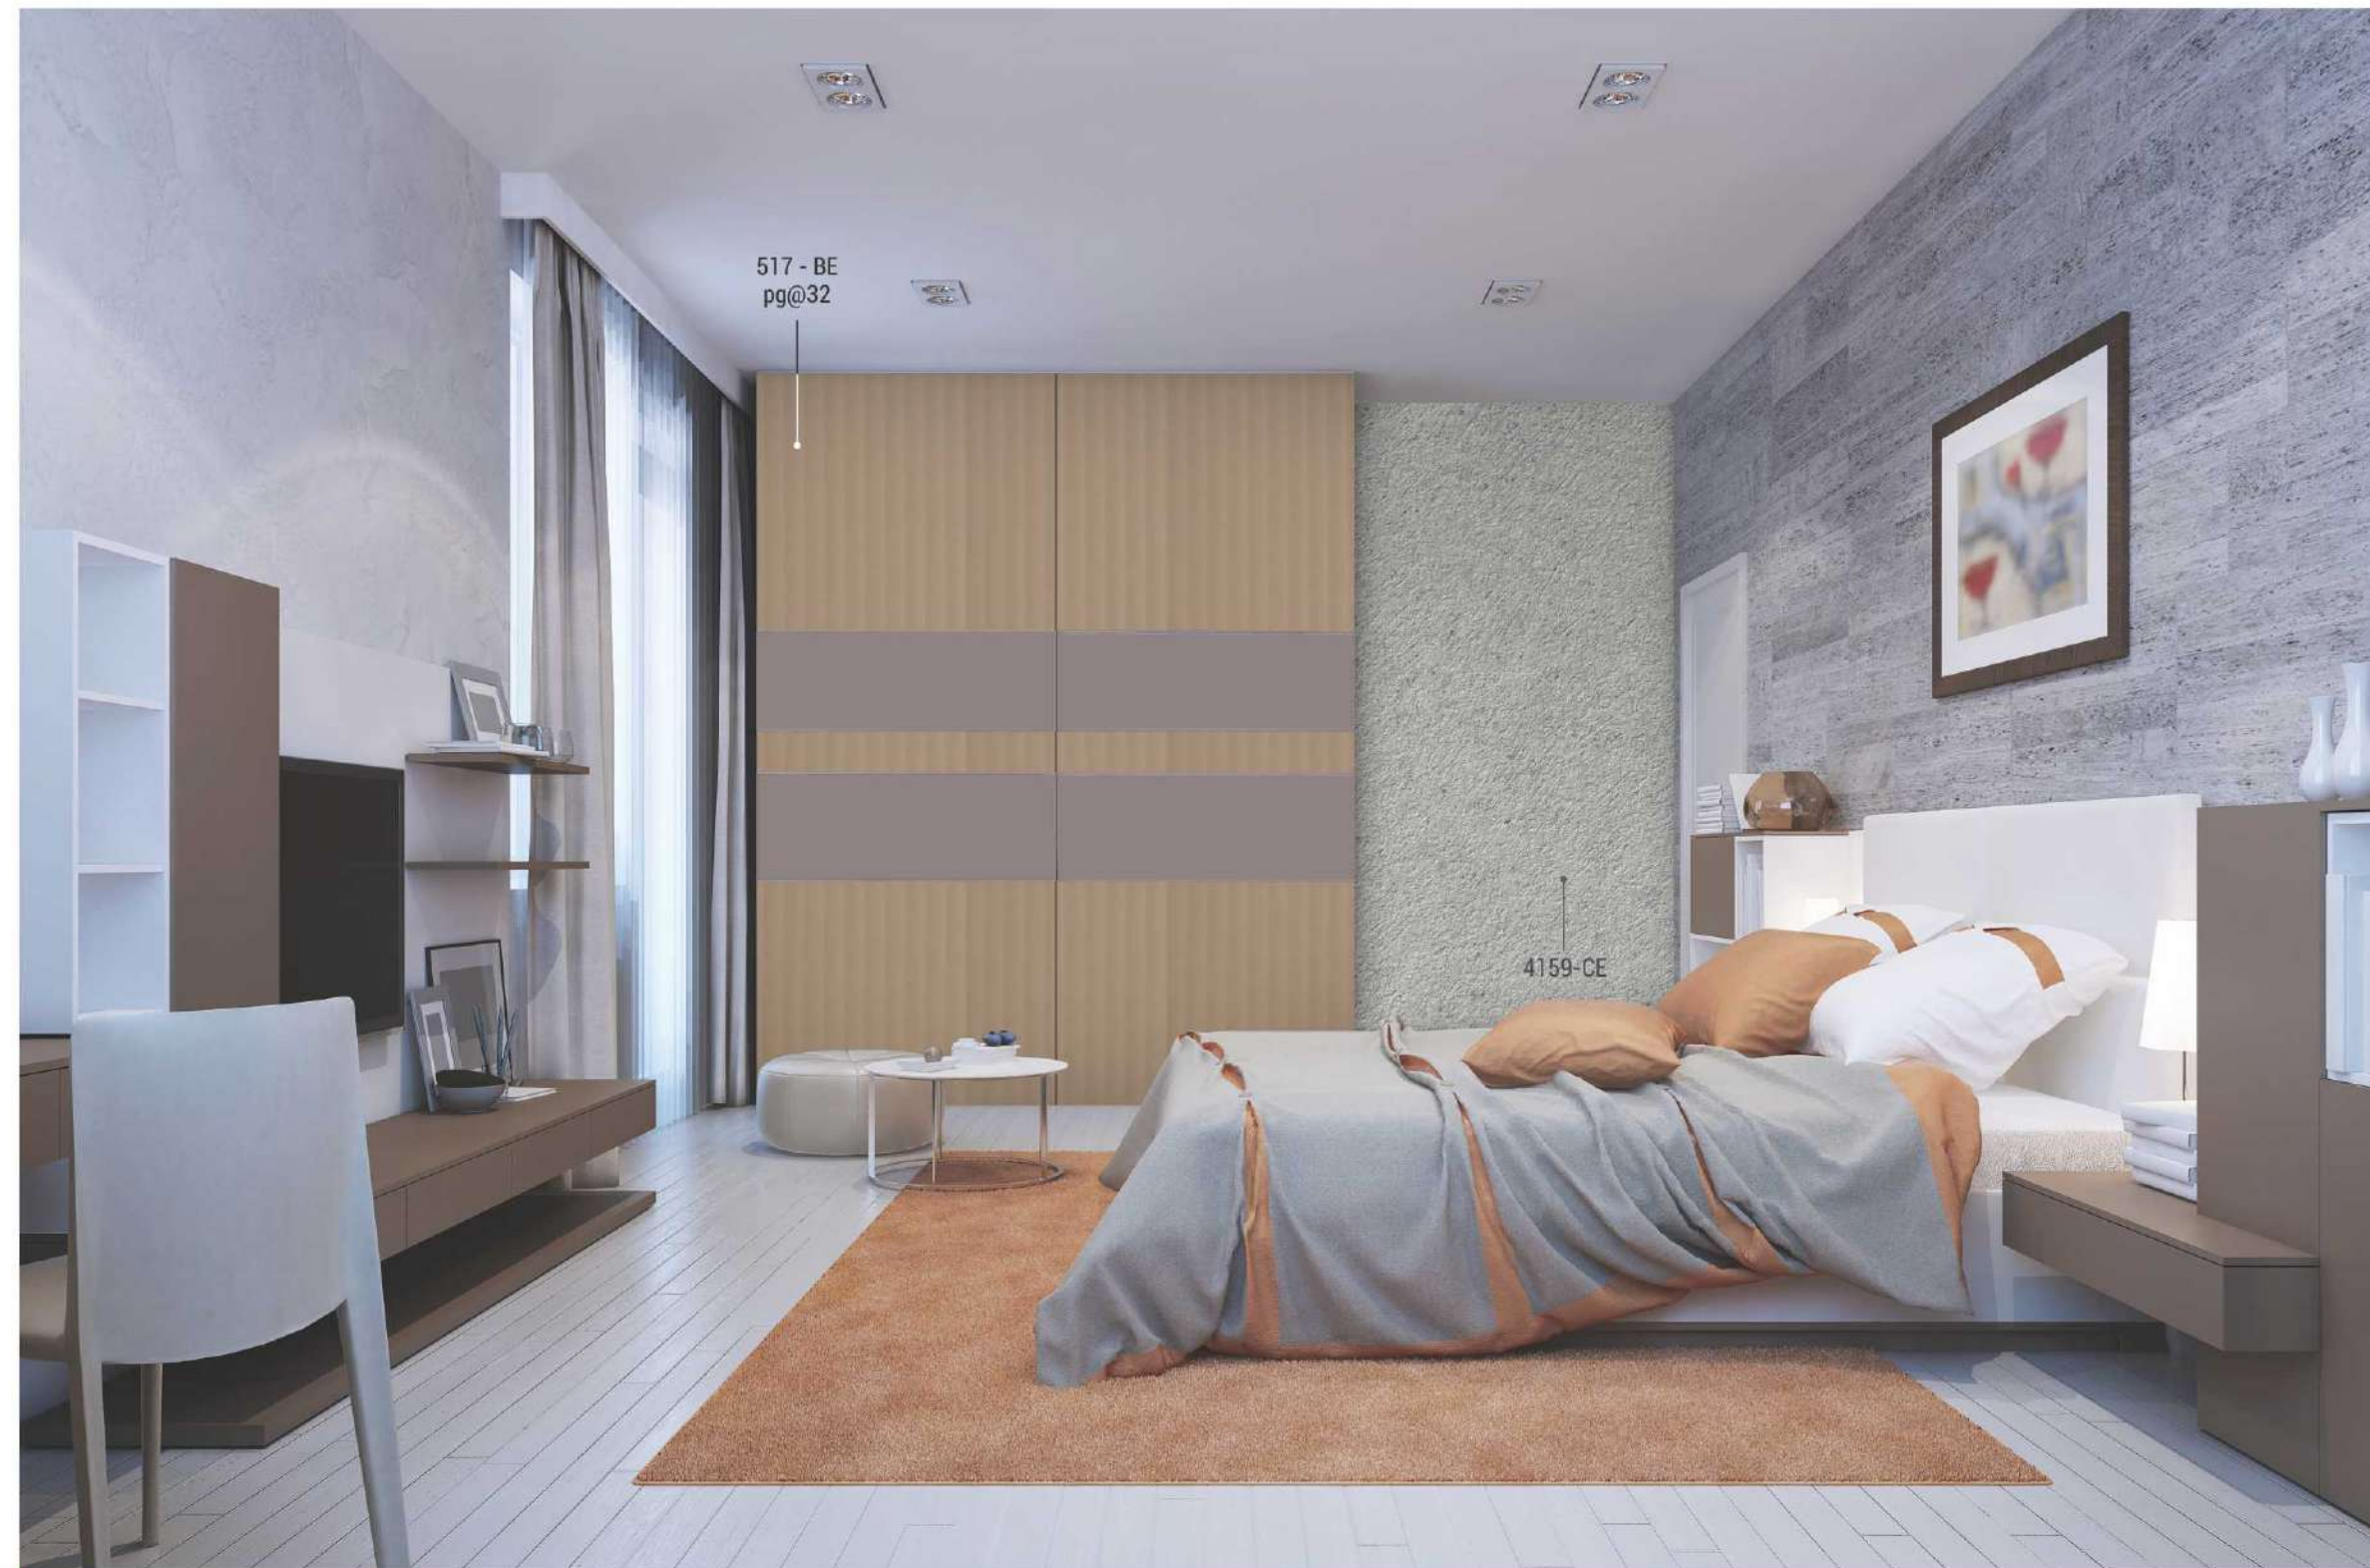

517 - BE
pg@32

4159-CE