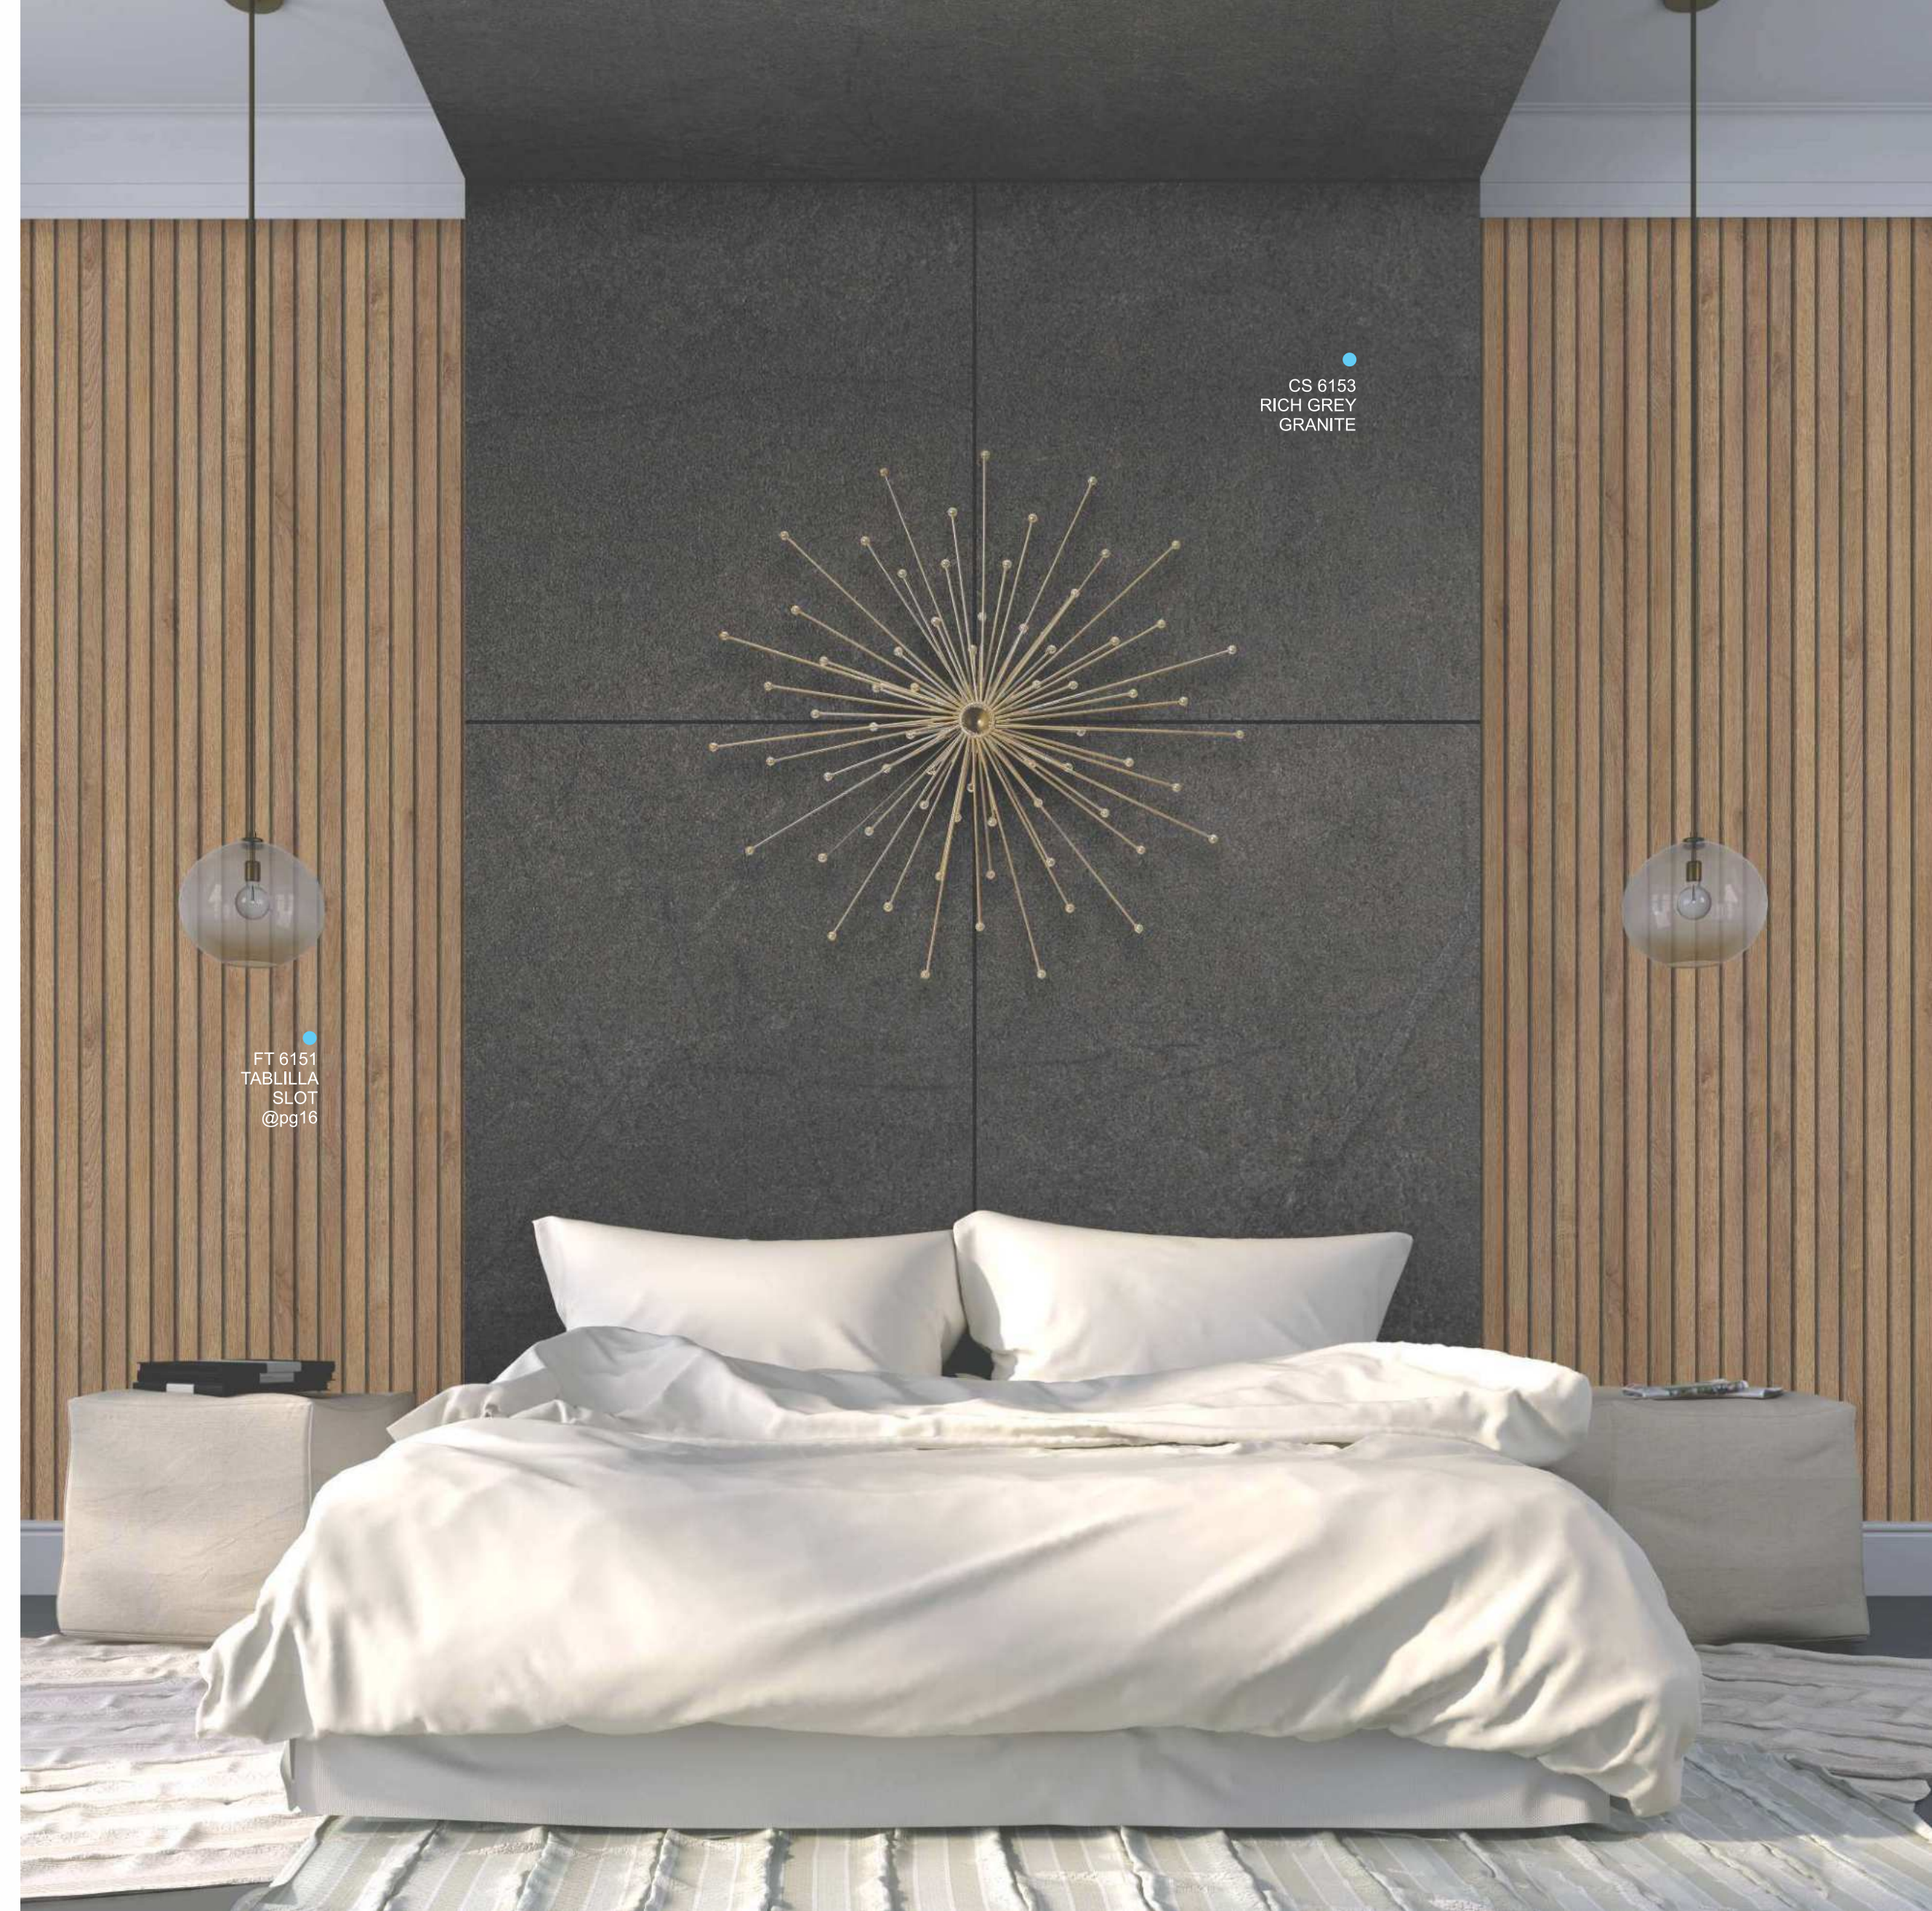

CS 6153
RICH GREY
GRANITE

FT 6151
TABLILLA
SLOT
@pg16

CRACK STONE
BEST CHOICE FOR WALL APPLICATIONS