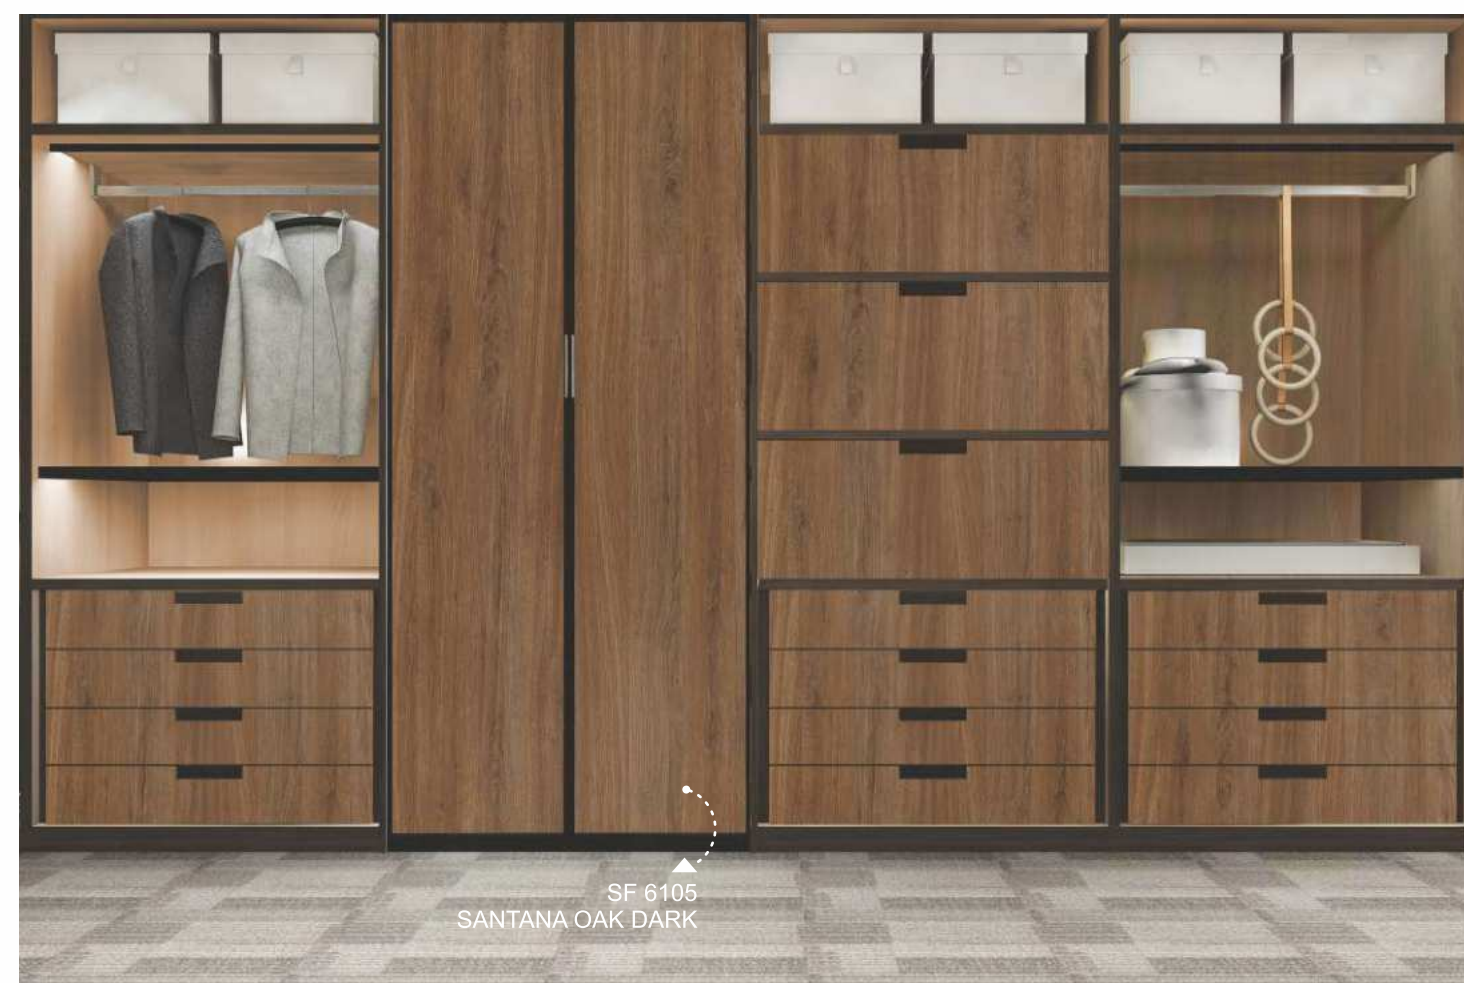

SF 6101
KITAMI ELM DARK

SF 6105
SANTANA OAK DARK