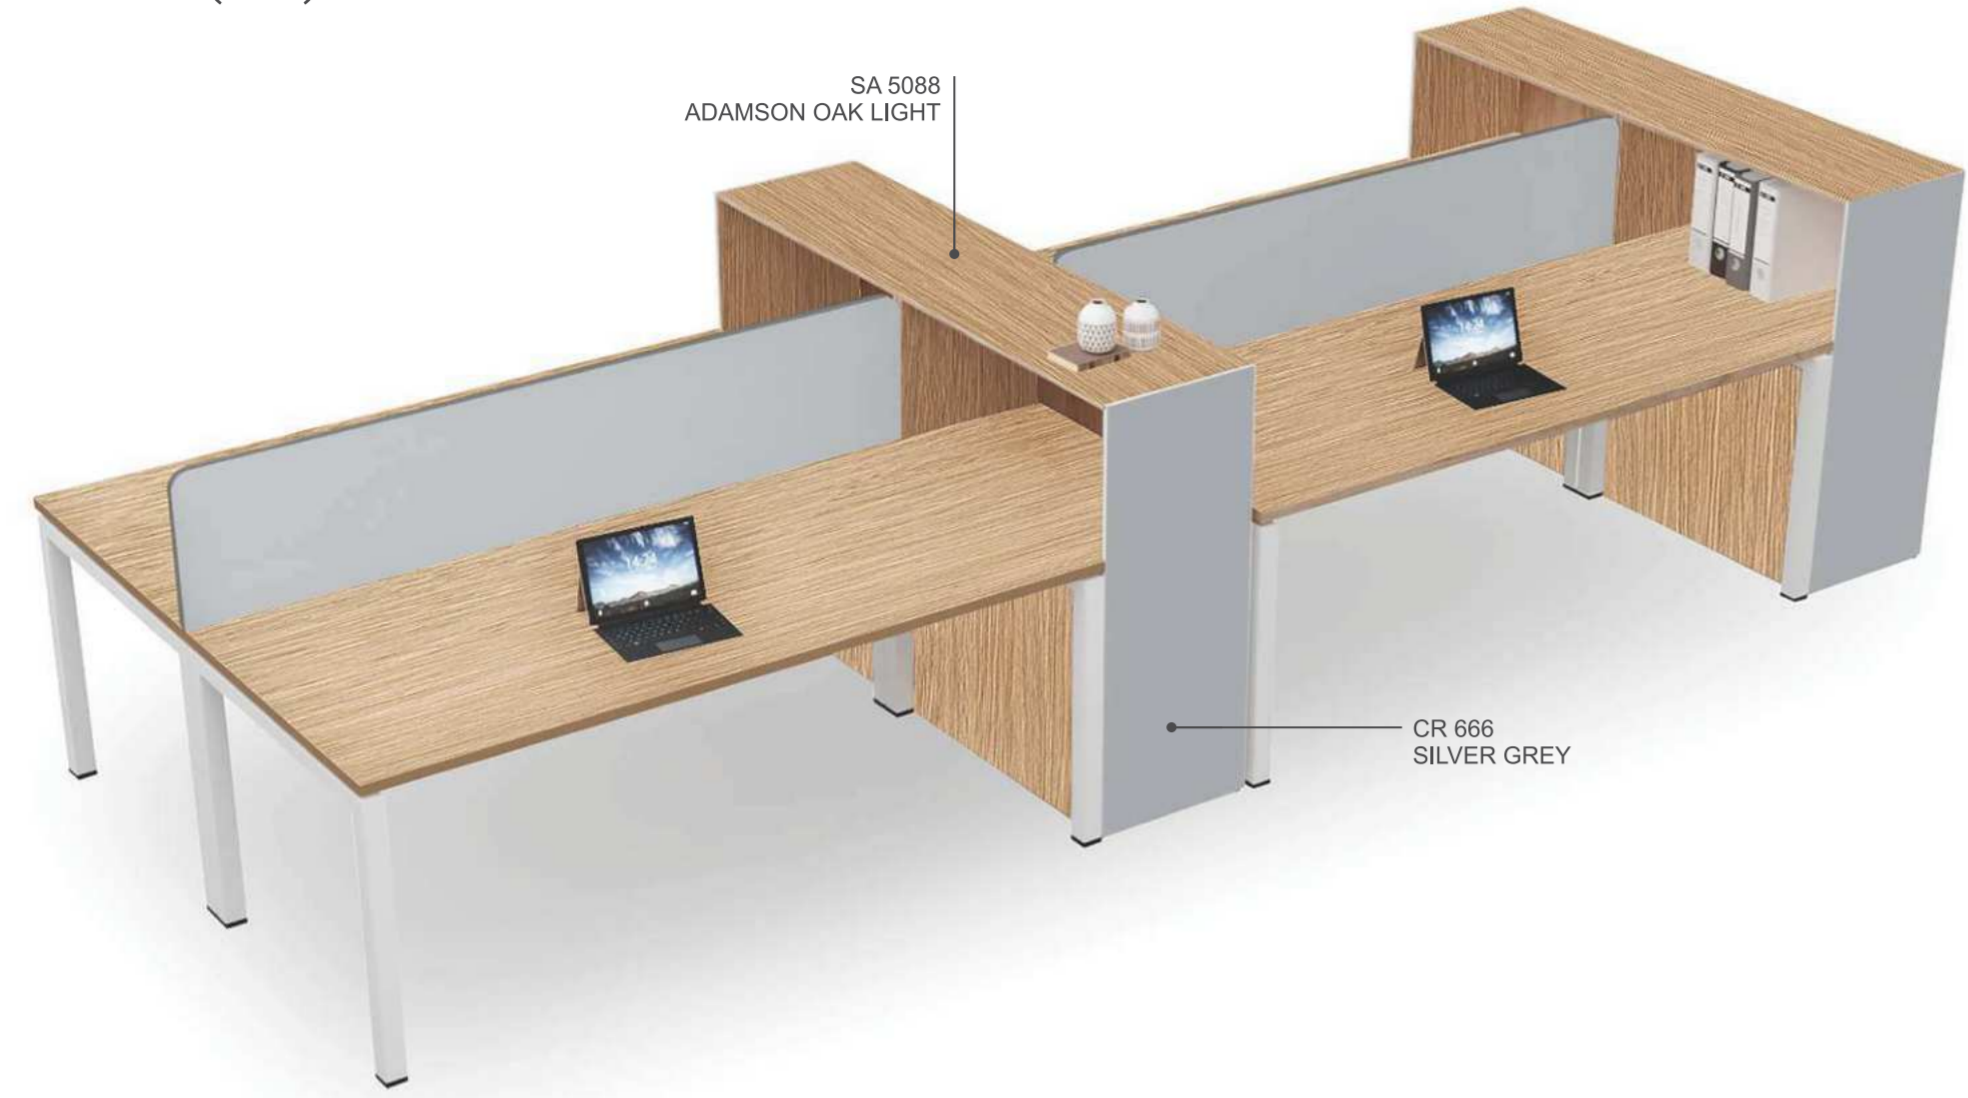

SAWCUT (SA)

SA 5088
ADAMSON OAK LIGHT