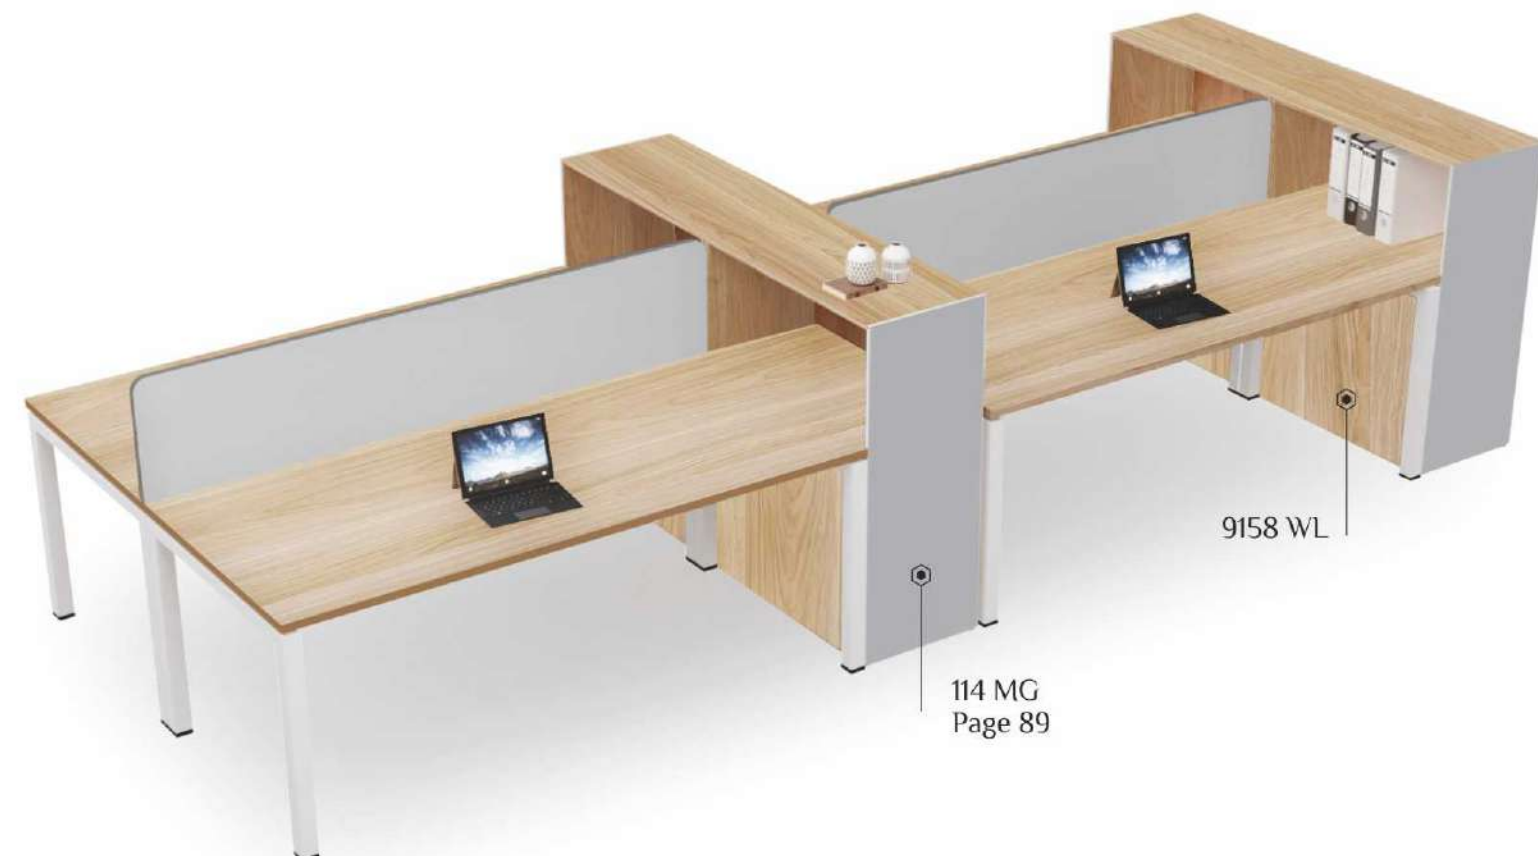

9158 WL
Kamet Walnut