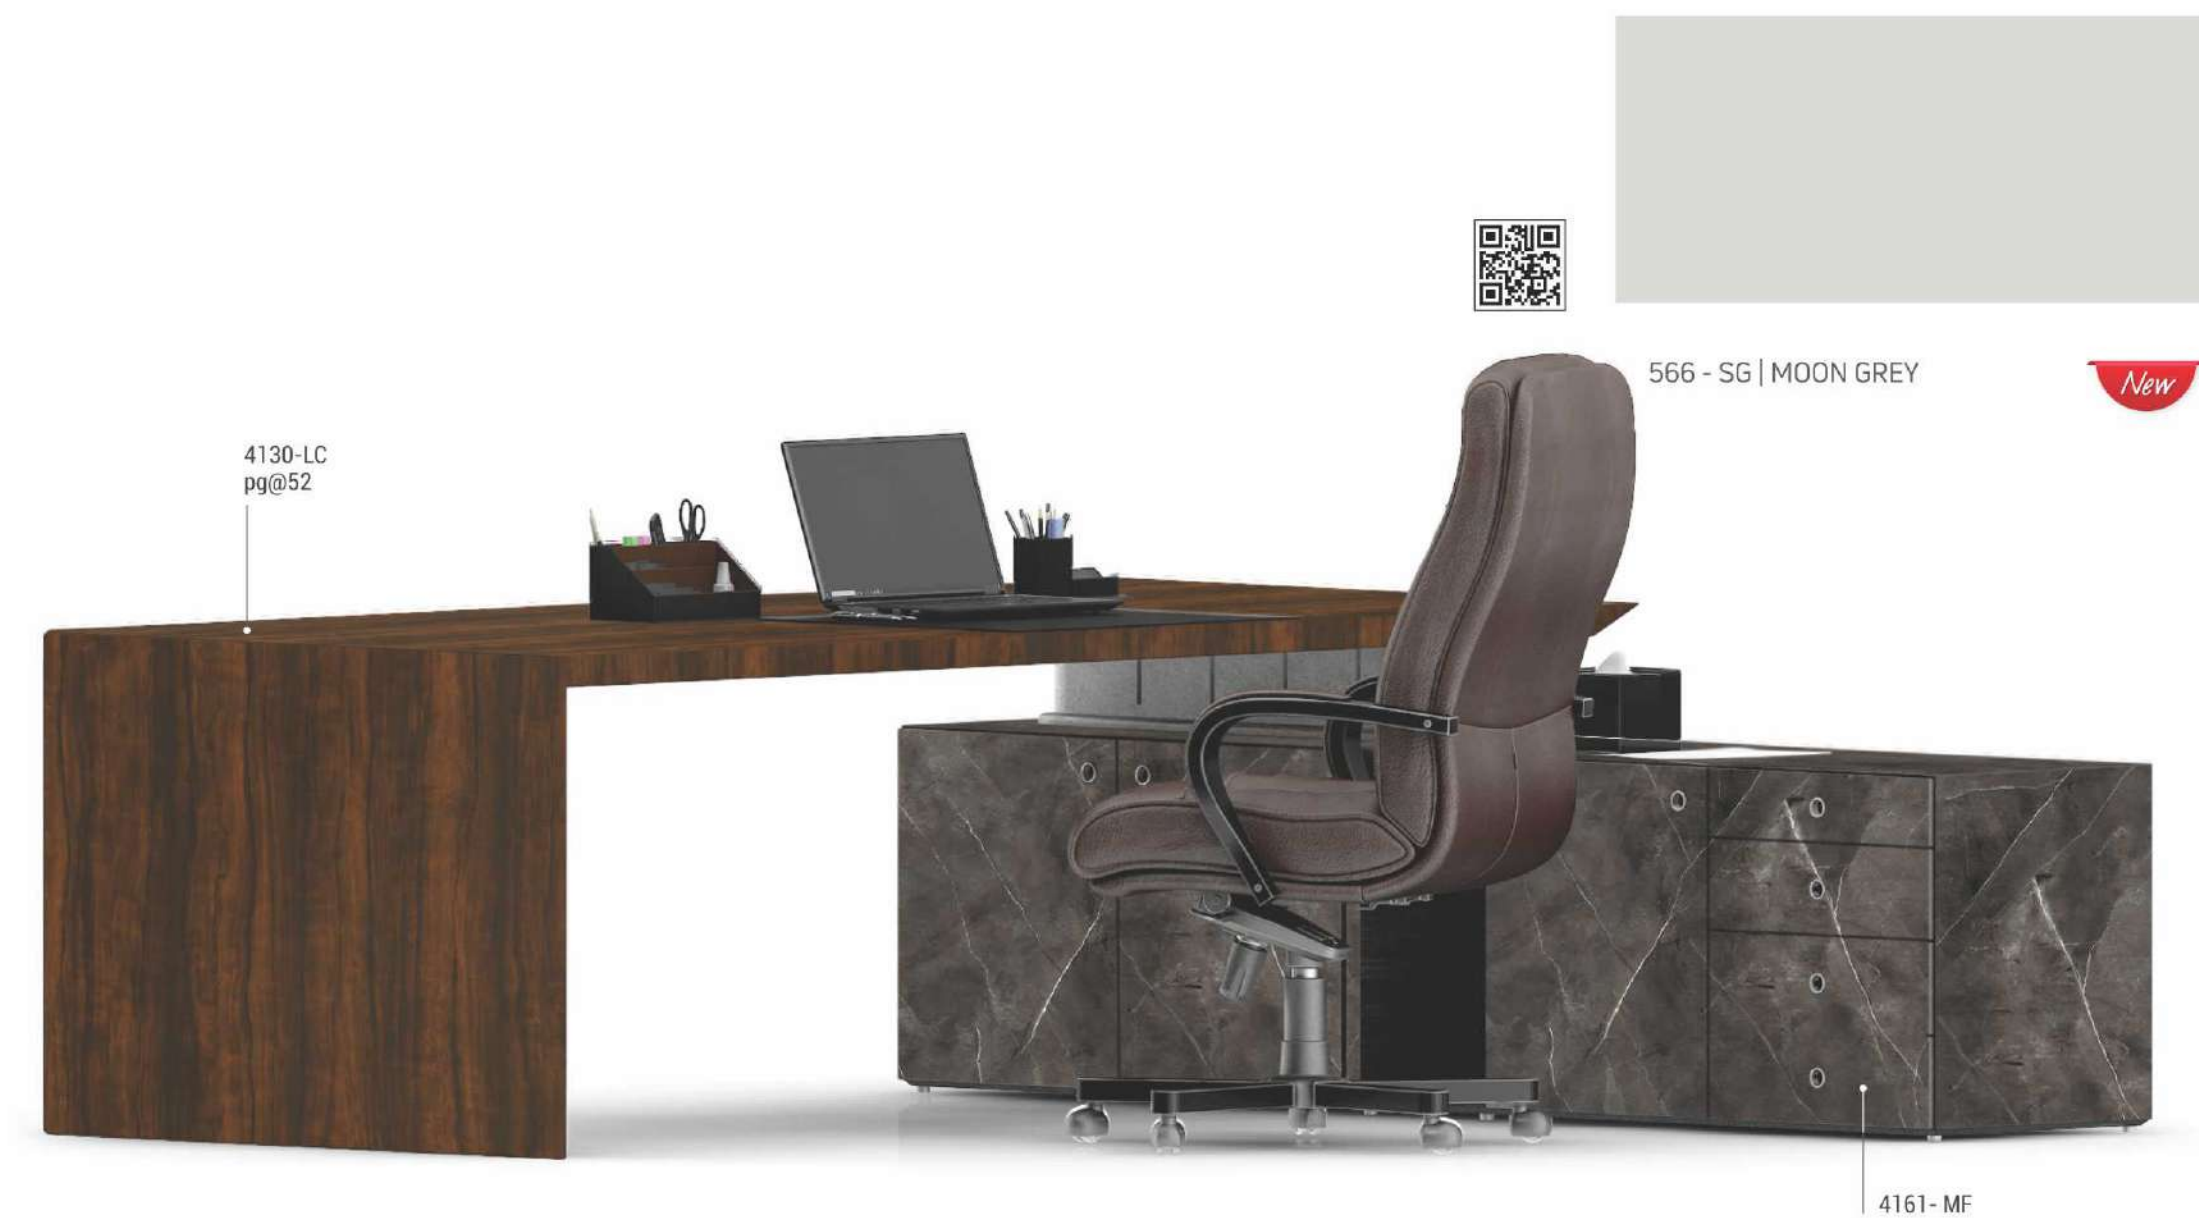

566 - SG | MOON GREY

New