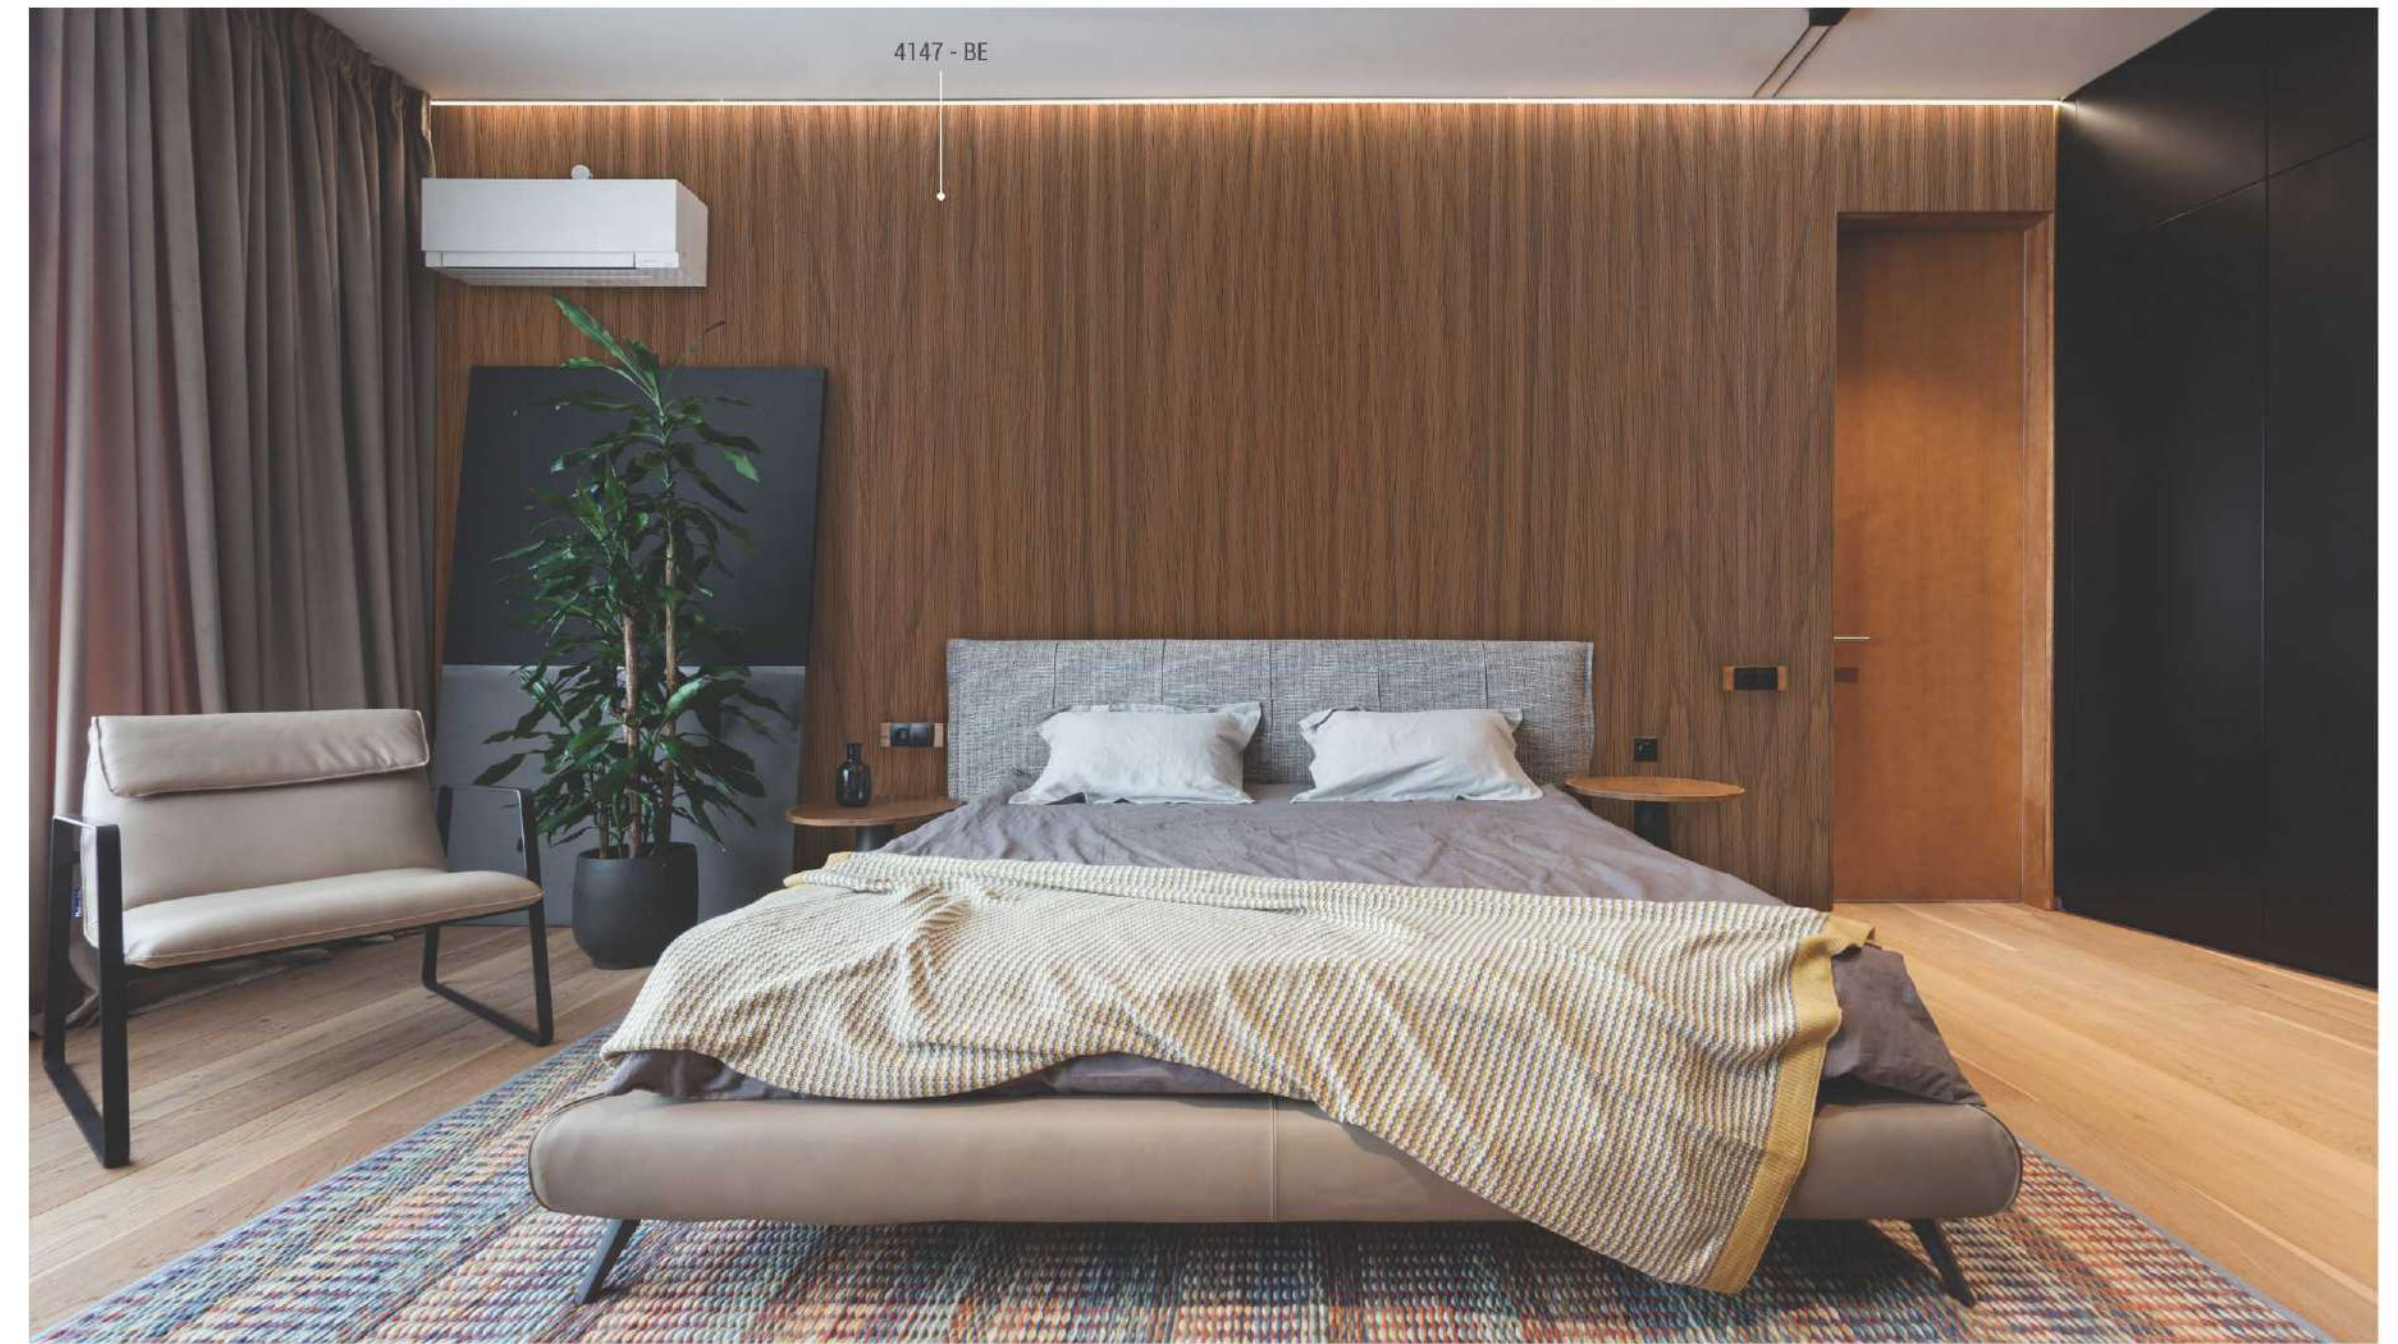

514 - RE
LIGHT GREY

562 - RE
FROSTY WHITE

518 - RE
DARK GREY

Brush Flute

New