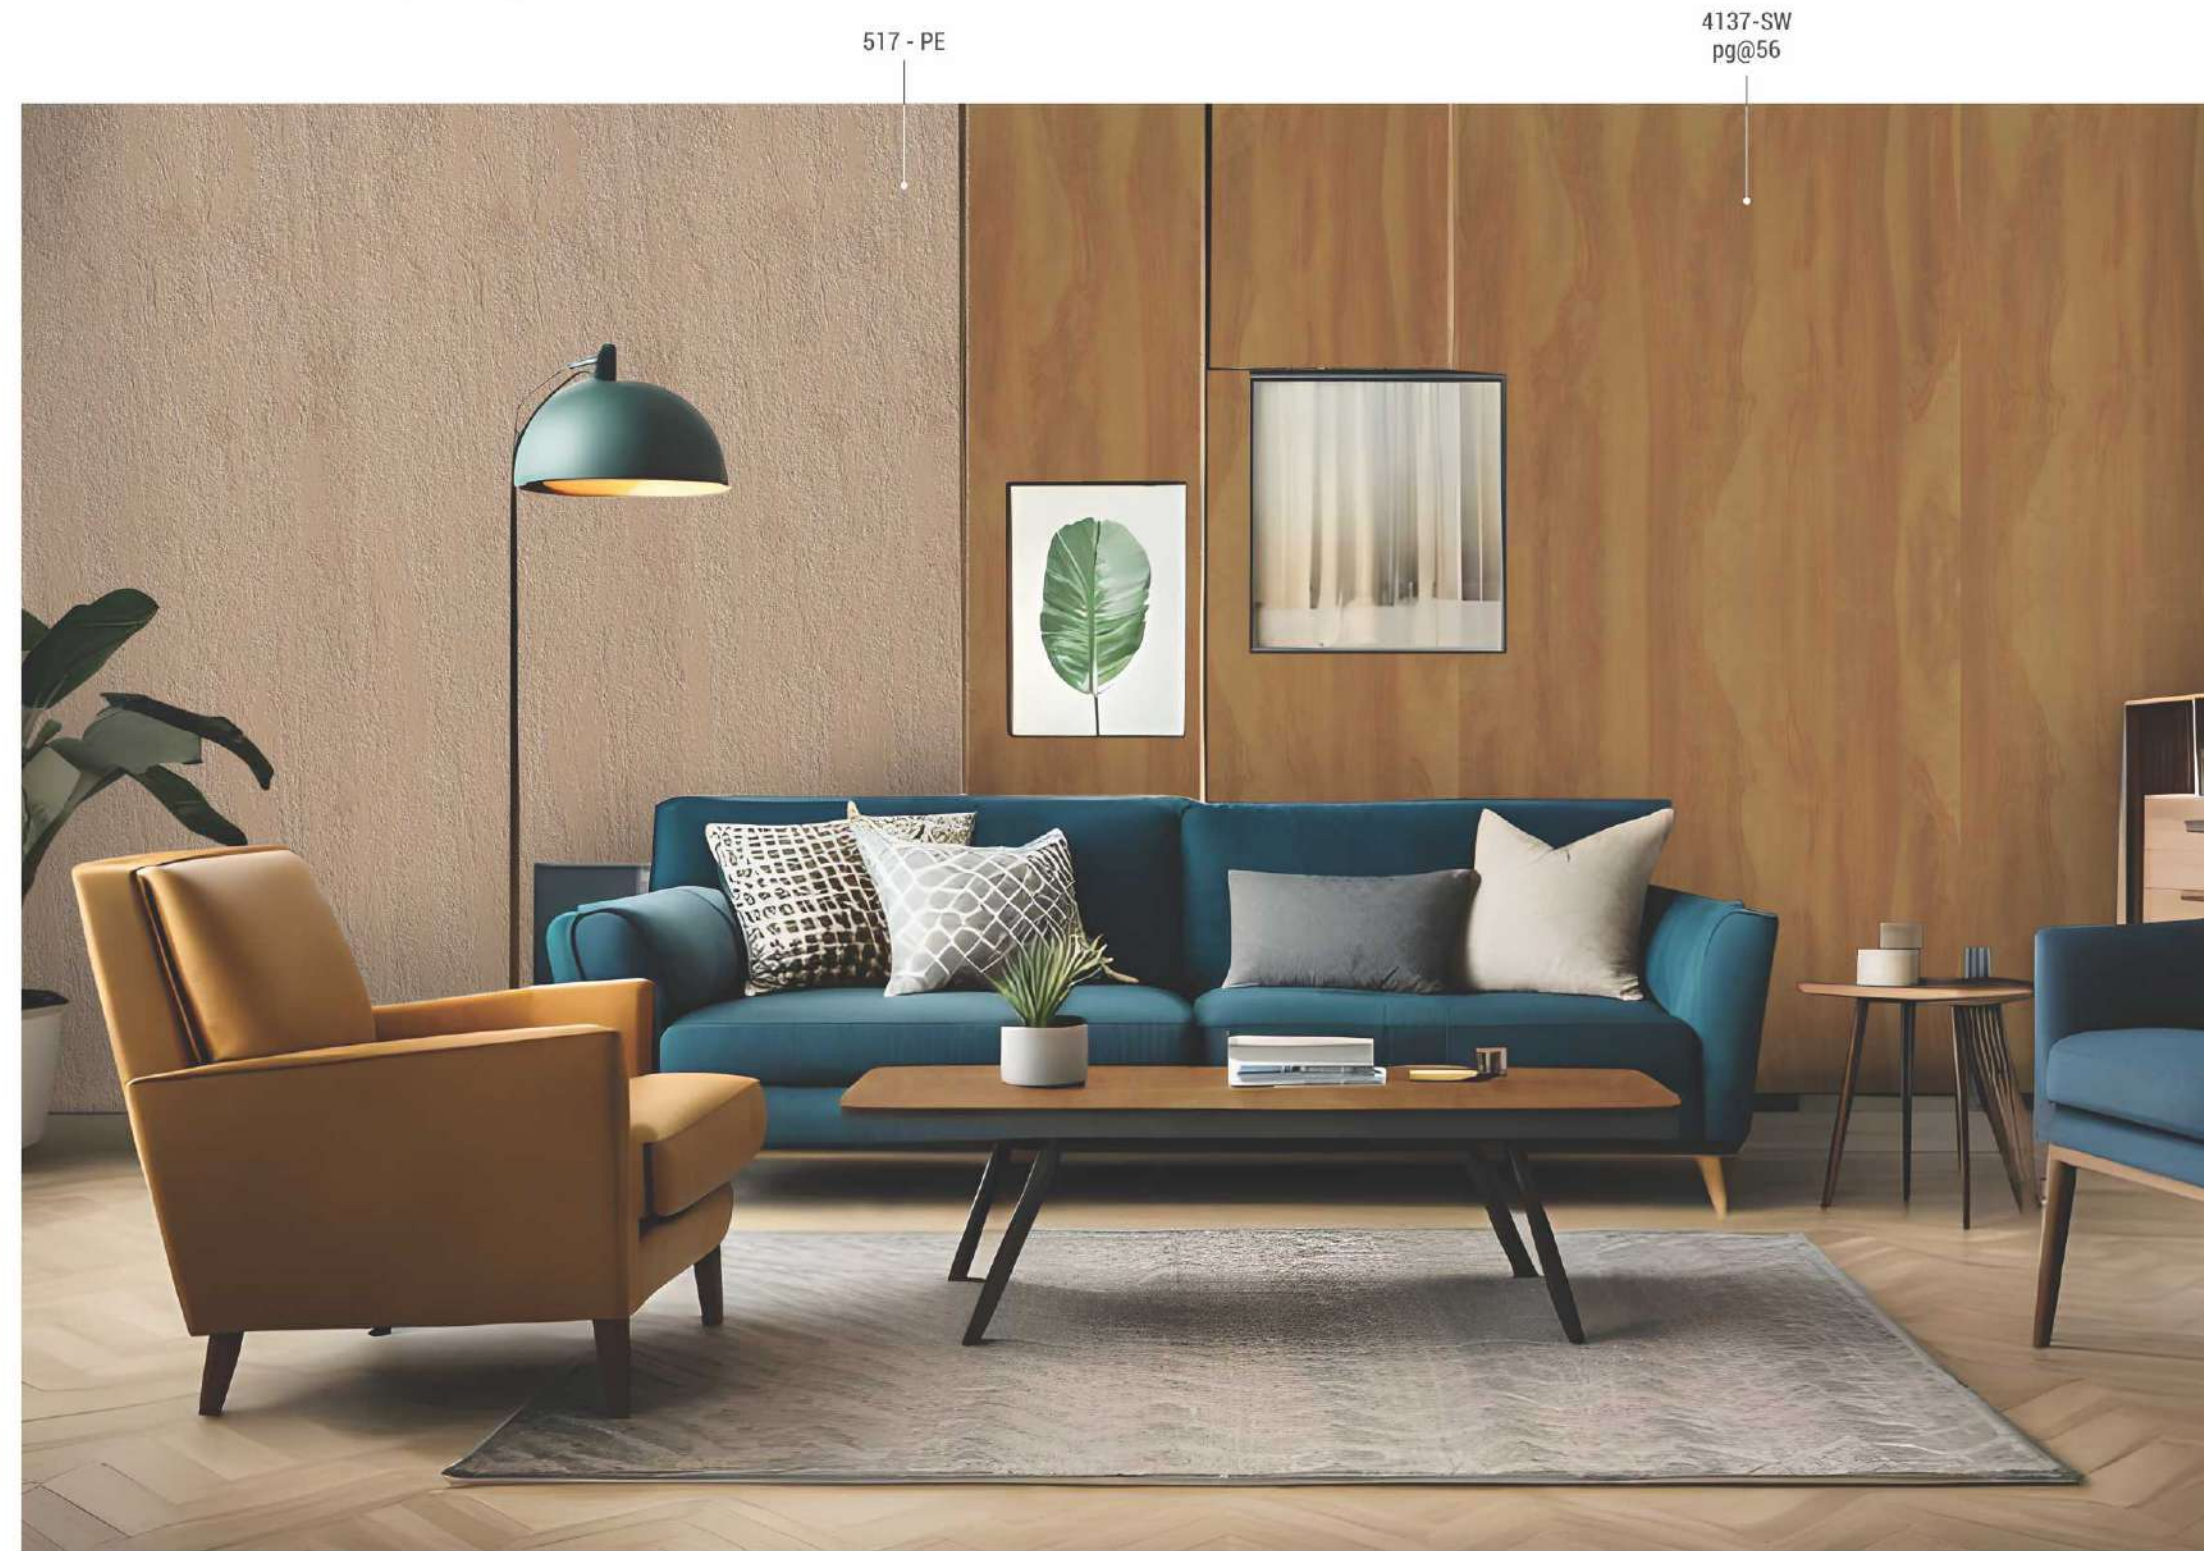

4159 - CE
LIGHT GREY PEPPER

New

4162 - CE
BLACK GRANITE

New

517 - BE
pg@32

4159-CE

Pluto Stone (PE)

568 - PE
VELOUR GREY