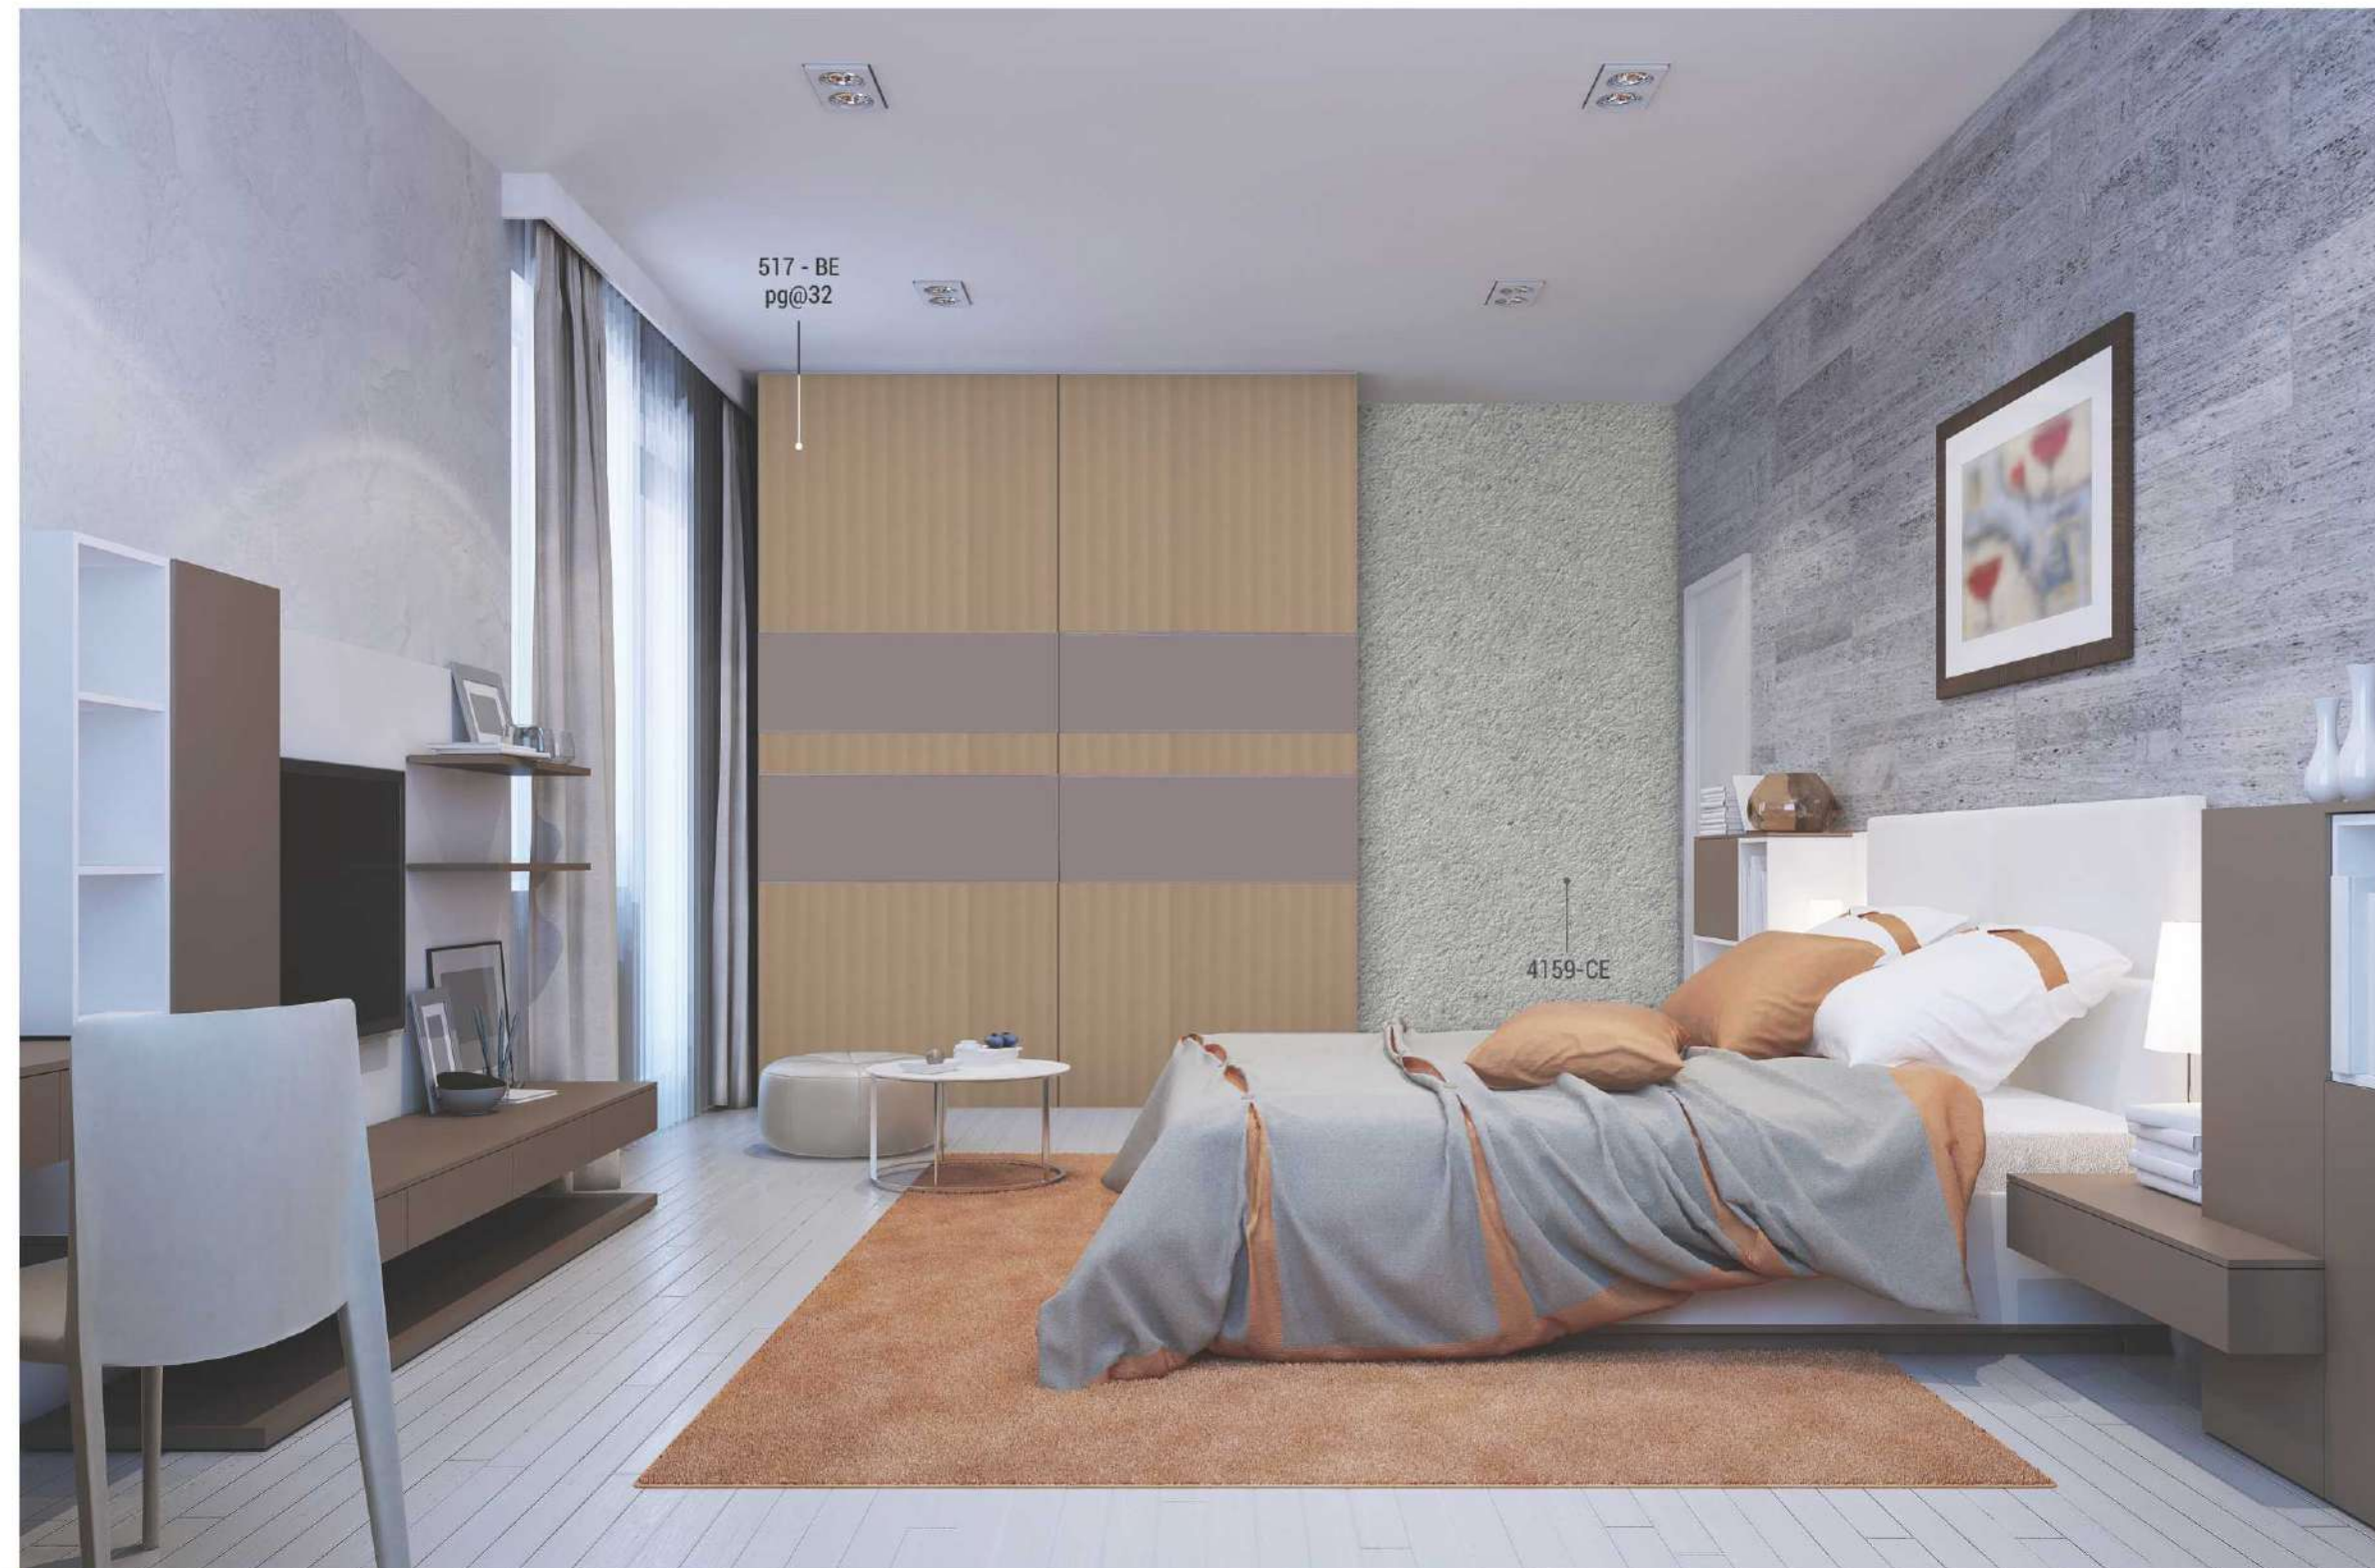

517 - BE
pg@32

4159-CE