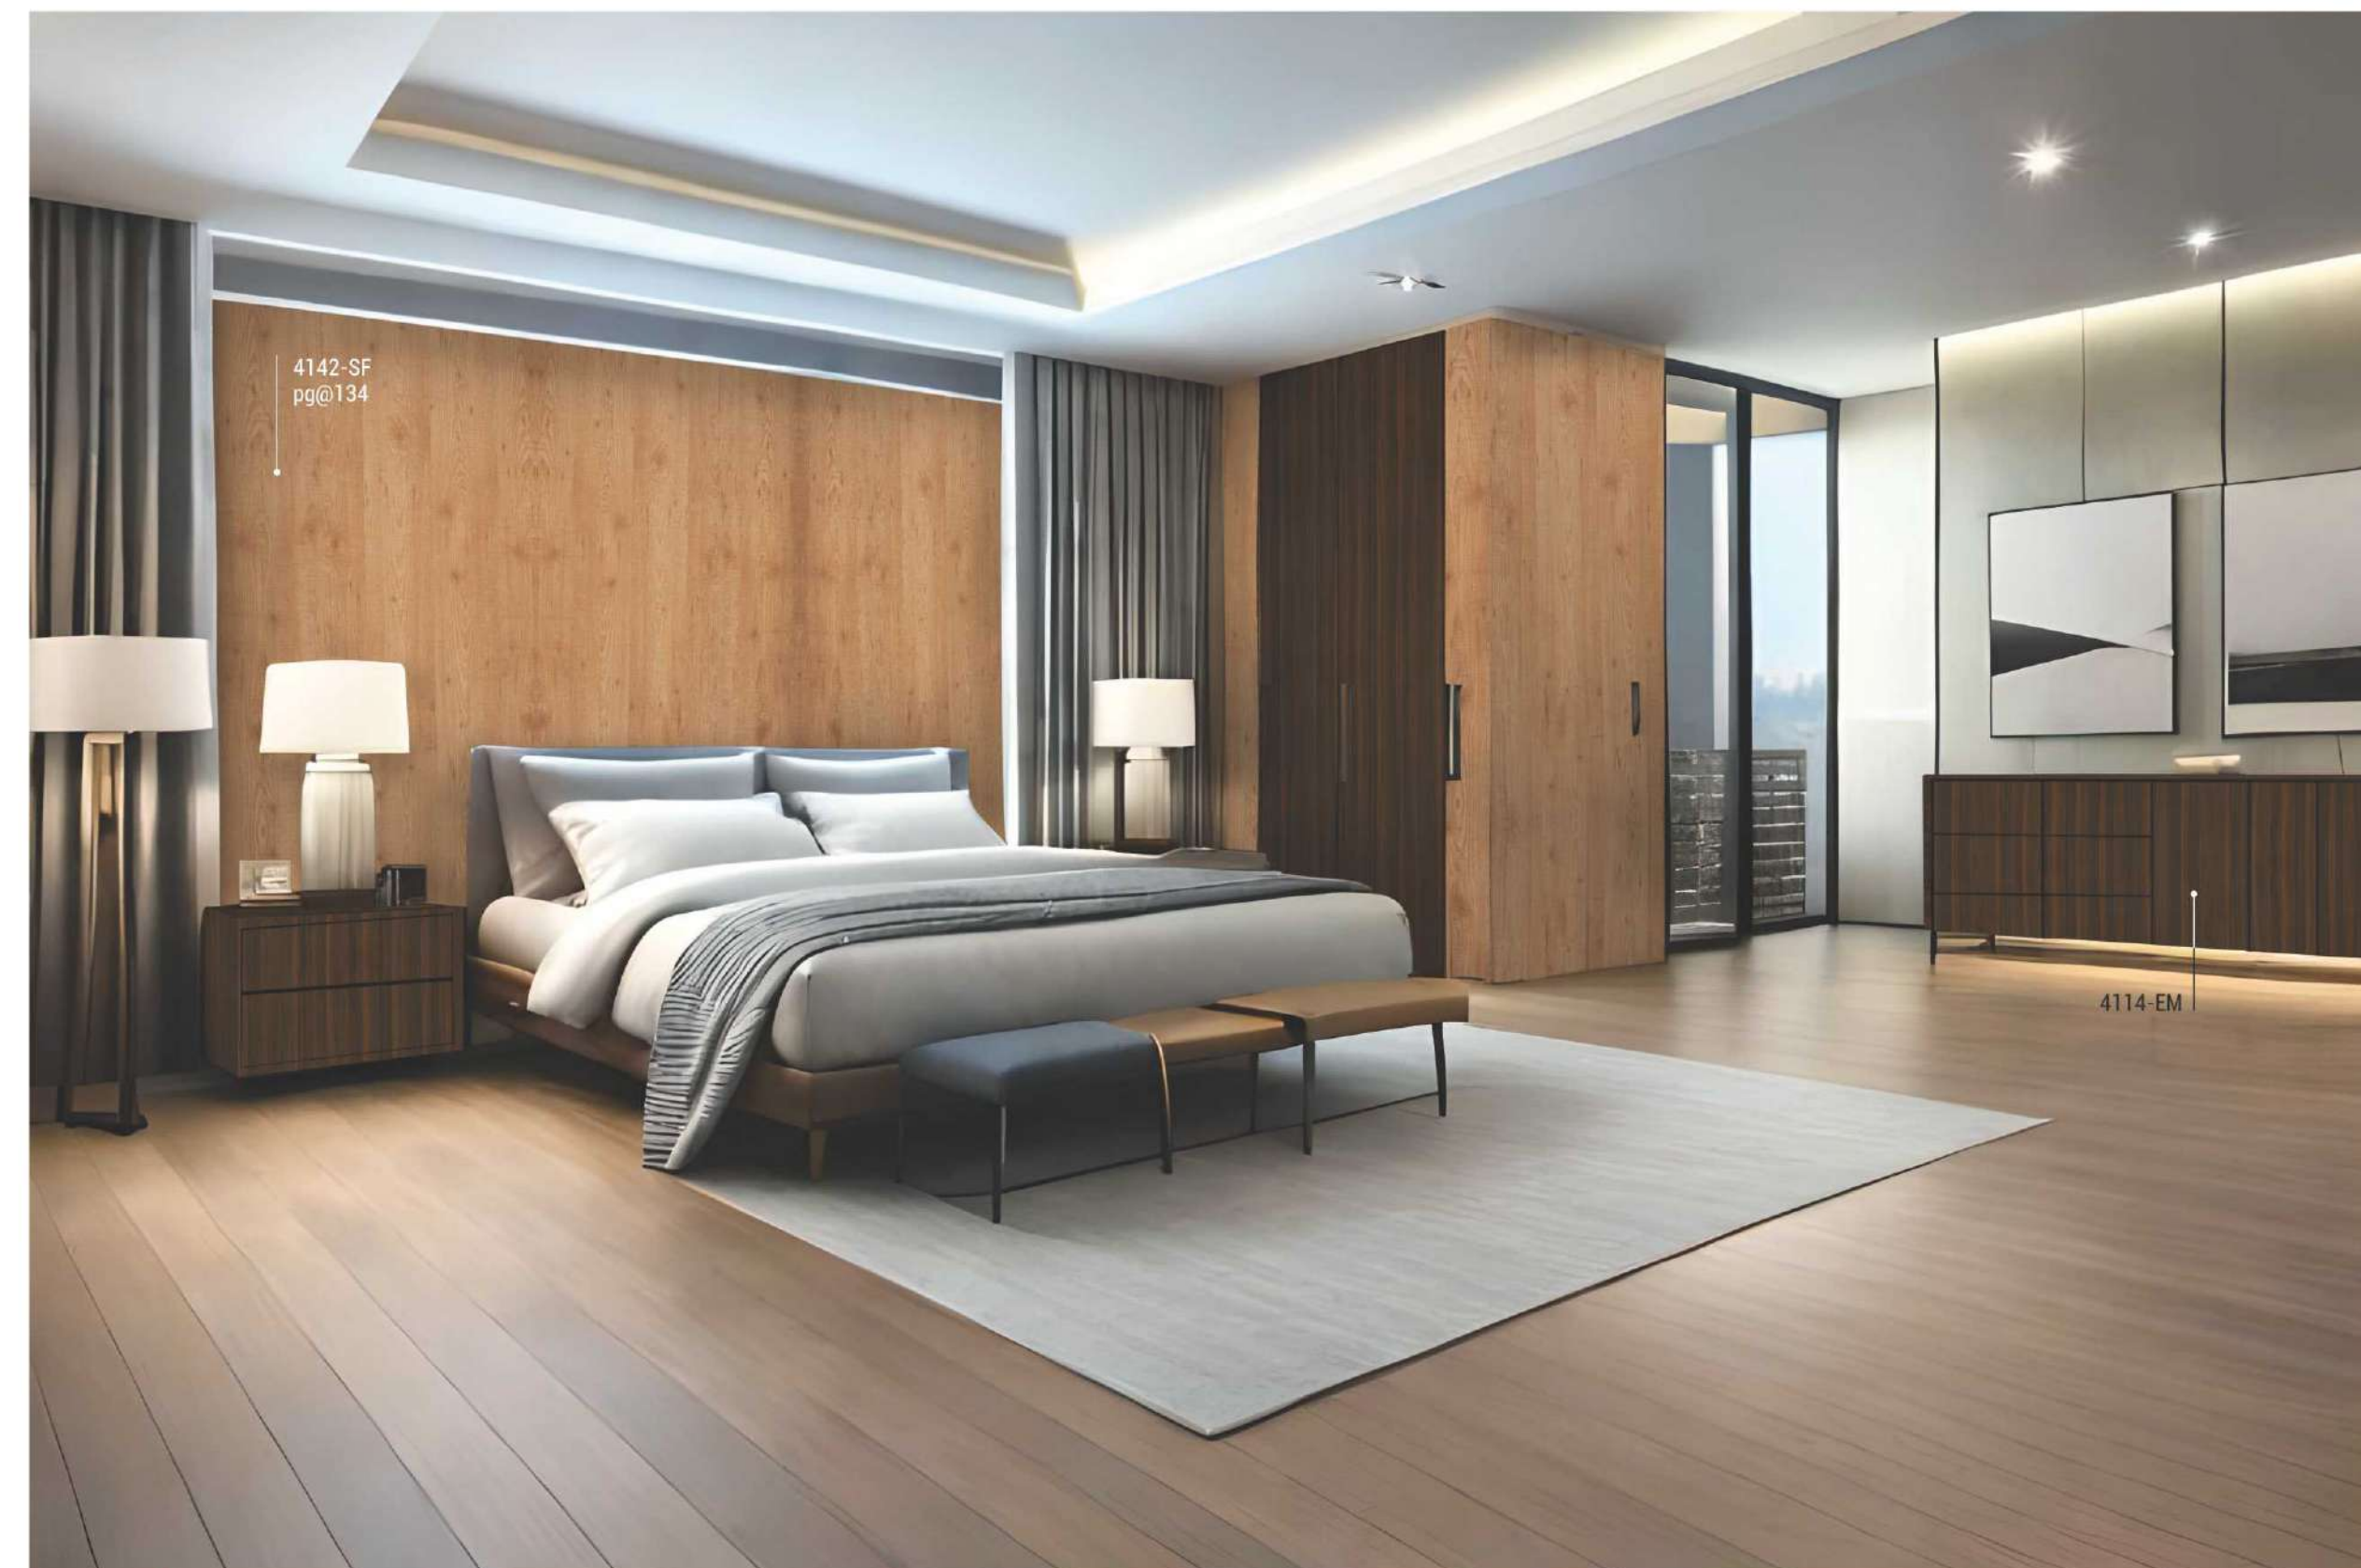

4114 - EM
DARK LIME WOOD